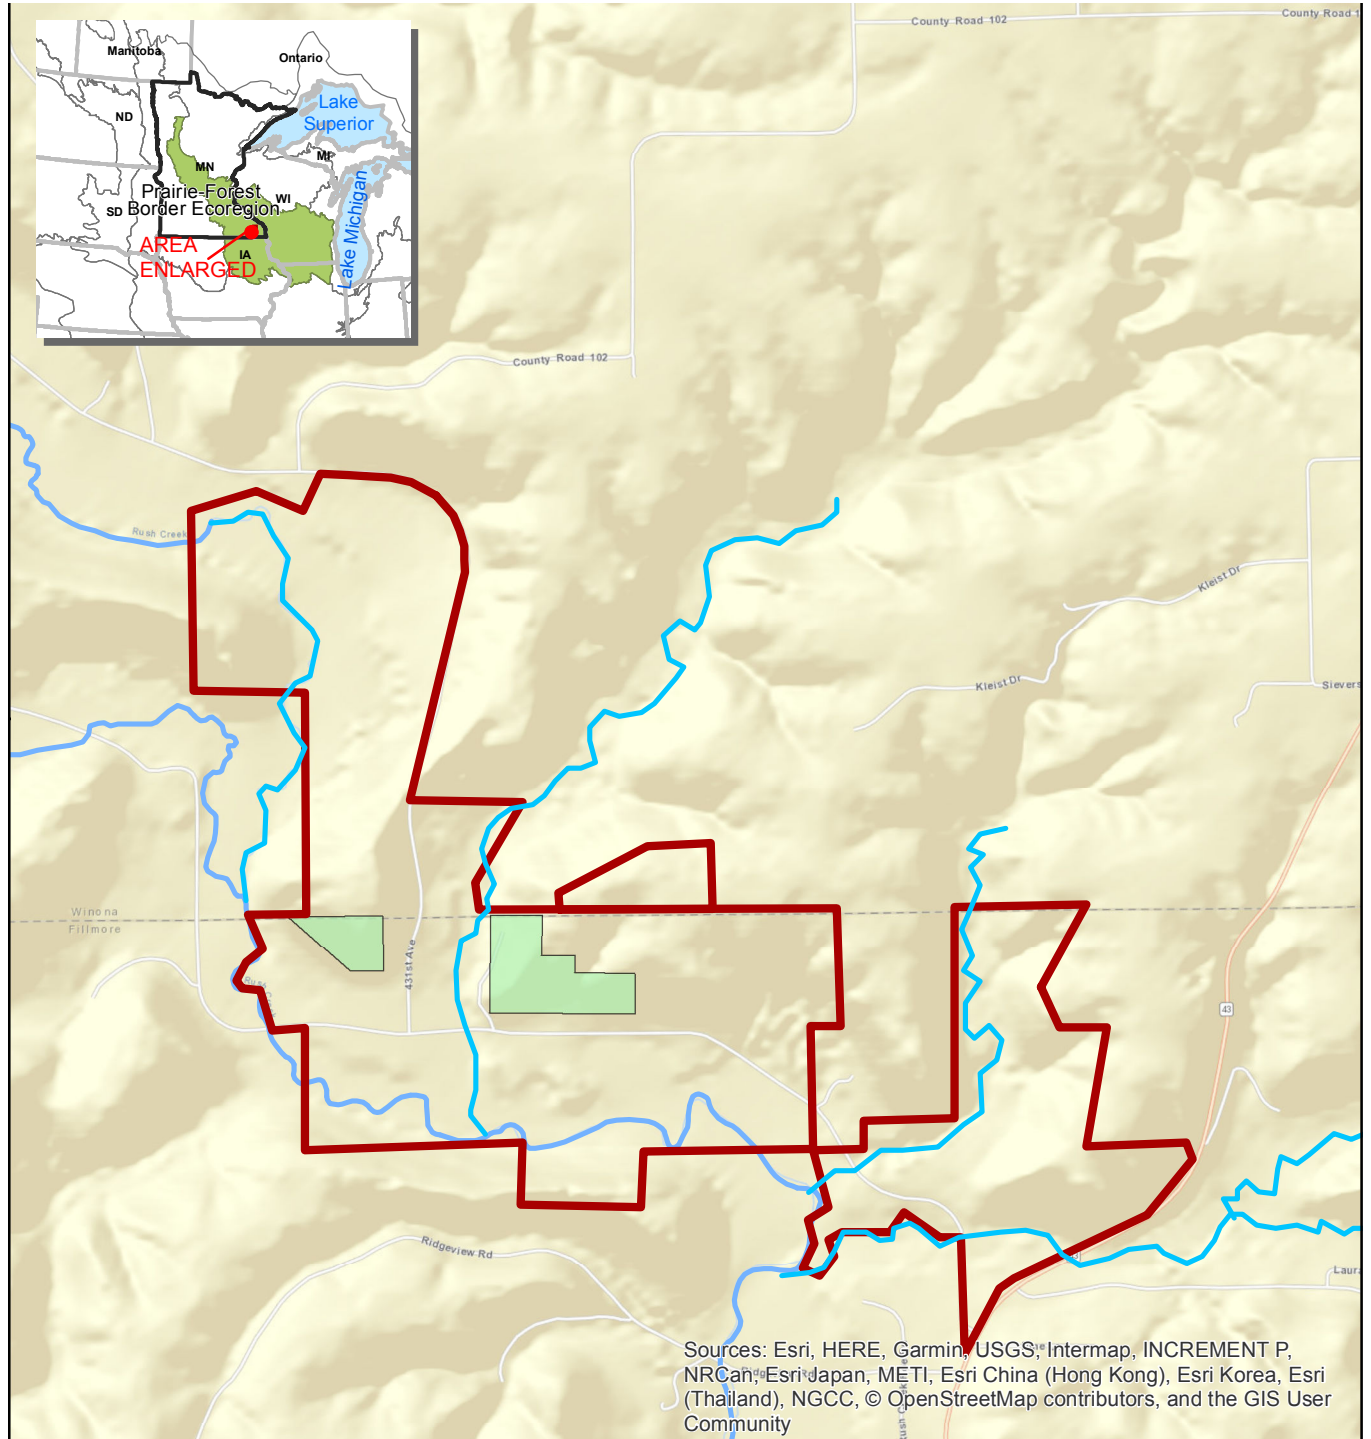

# Root River (Schueler/Schueler Family Trust)

## Fillmore & Winona Counties, MN - Prairie Forest Border Ecoregion

Sources: Esri, HERE, Garmin, USGS, Intermap, INCREMENT P, NRCan, Esri Japan, METI, Esri China (Hong Kong), Esri Korea, Esri (Thailand), NGCC, © OpenStreetMap contributors, and the GIS User Community

-  Property Boundary
-  Streams & Streambank Easements
-  DNR Prairie Bank Easement

September 24, 2018

Map Created by :  
 sje, TNC in MN/ND/SD

Map Projection: UTM 15 NAD 83

1:27,000